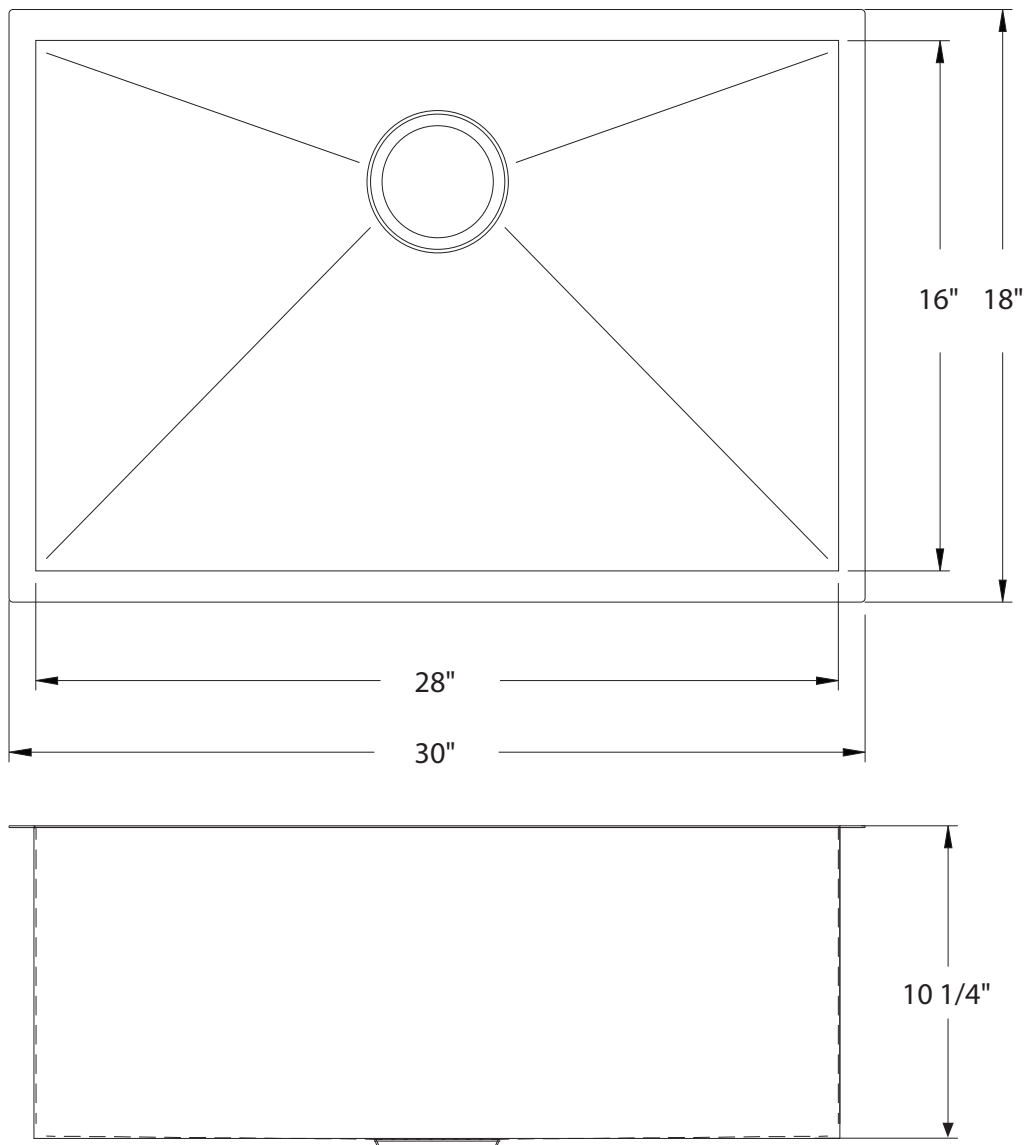

**DIMENSIONS/TECHNICAL DATA**

# Undermount - Single Bowl Stainless Steel Sinks - S709

**ATTENTION!** Dimensions may vary by up to 3/8". It is highly recommended to pull all dimensions of actual model for installation and measuring purposes.